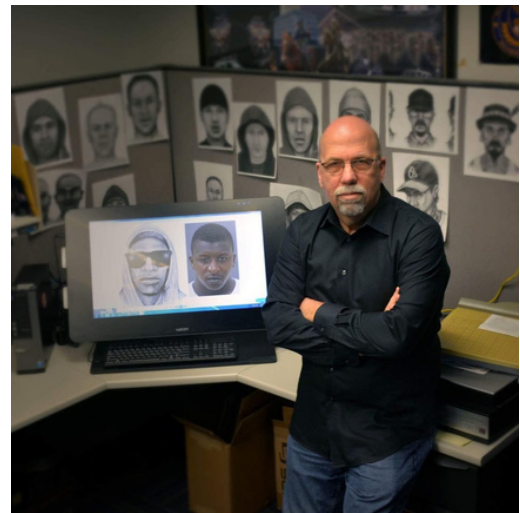

SketchCop® REMOTE

A unique online global service that connects Michael with investigators to provide them with facial identification tools that assist them with reducing investigative cycle times. Victims and eyewitnesses can participate from the comfort and safety of their home to help prevent exposure to further victimization while providing a convenient opportunity for them to engage with the criminal justice system.